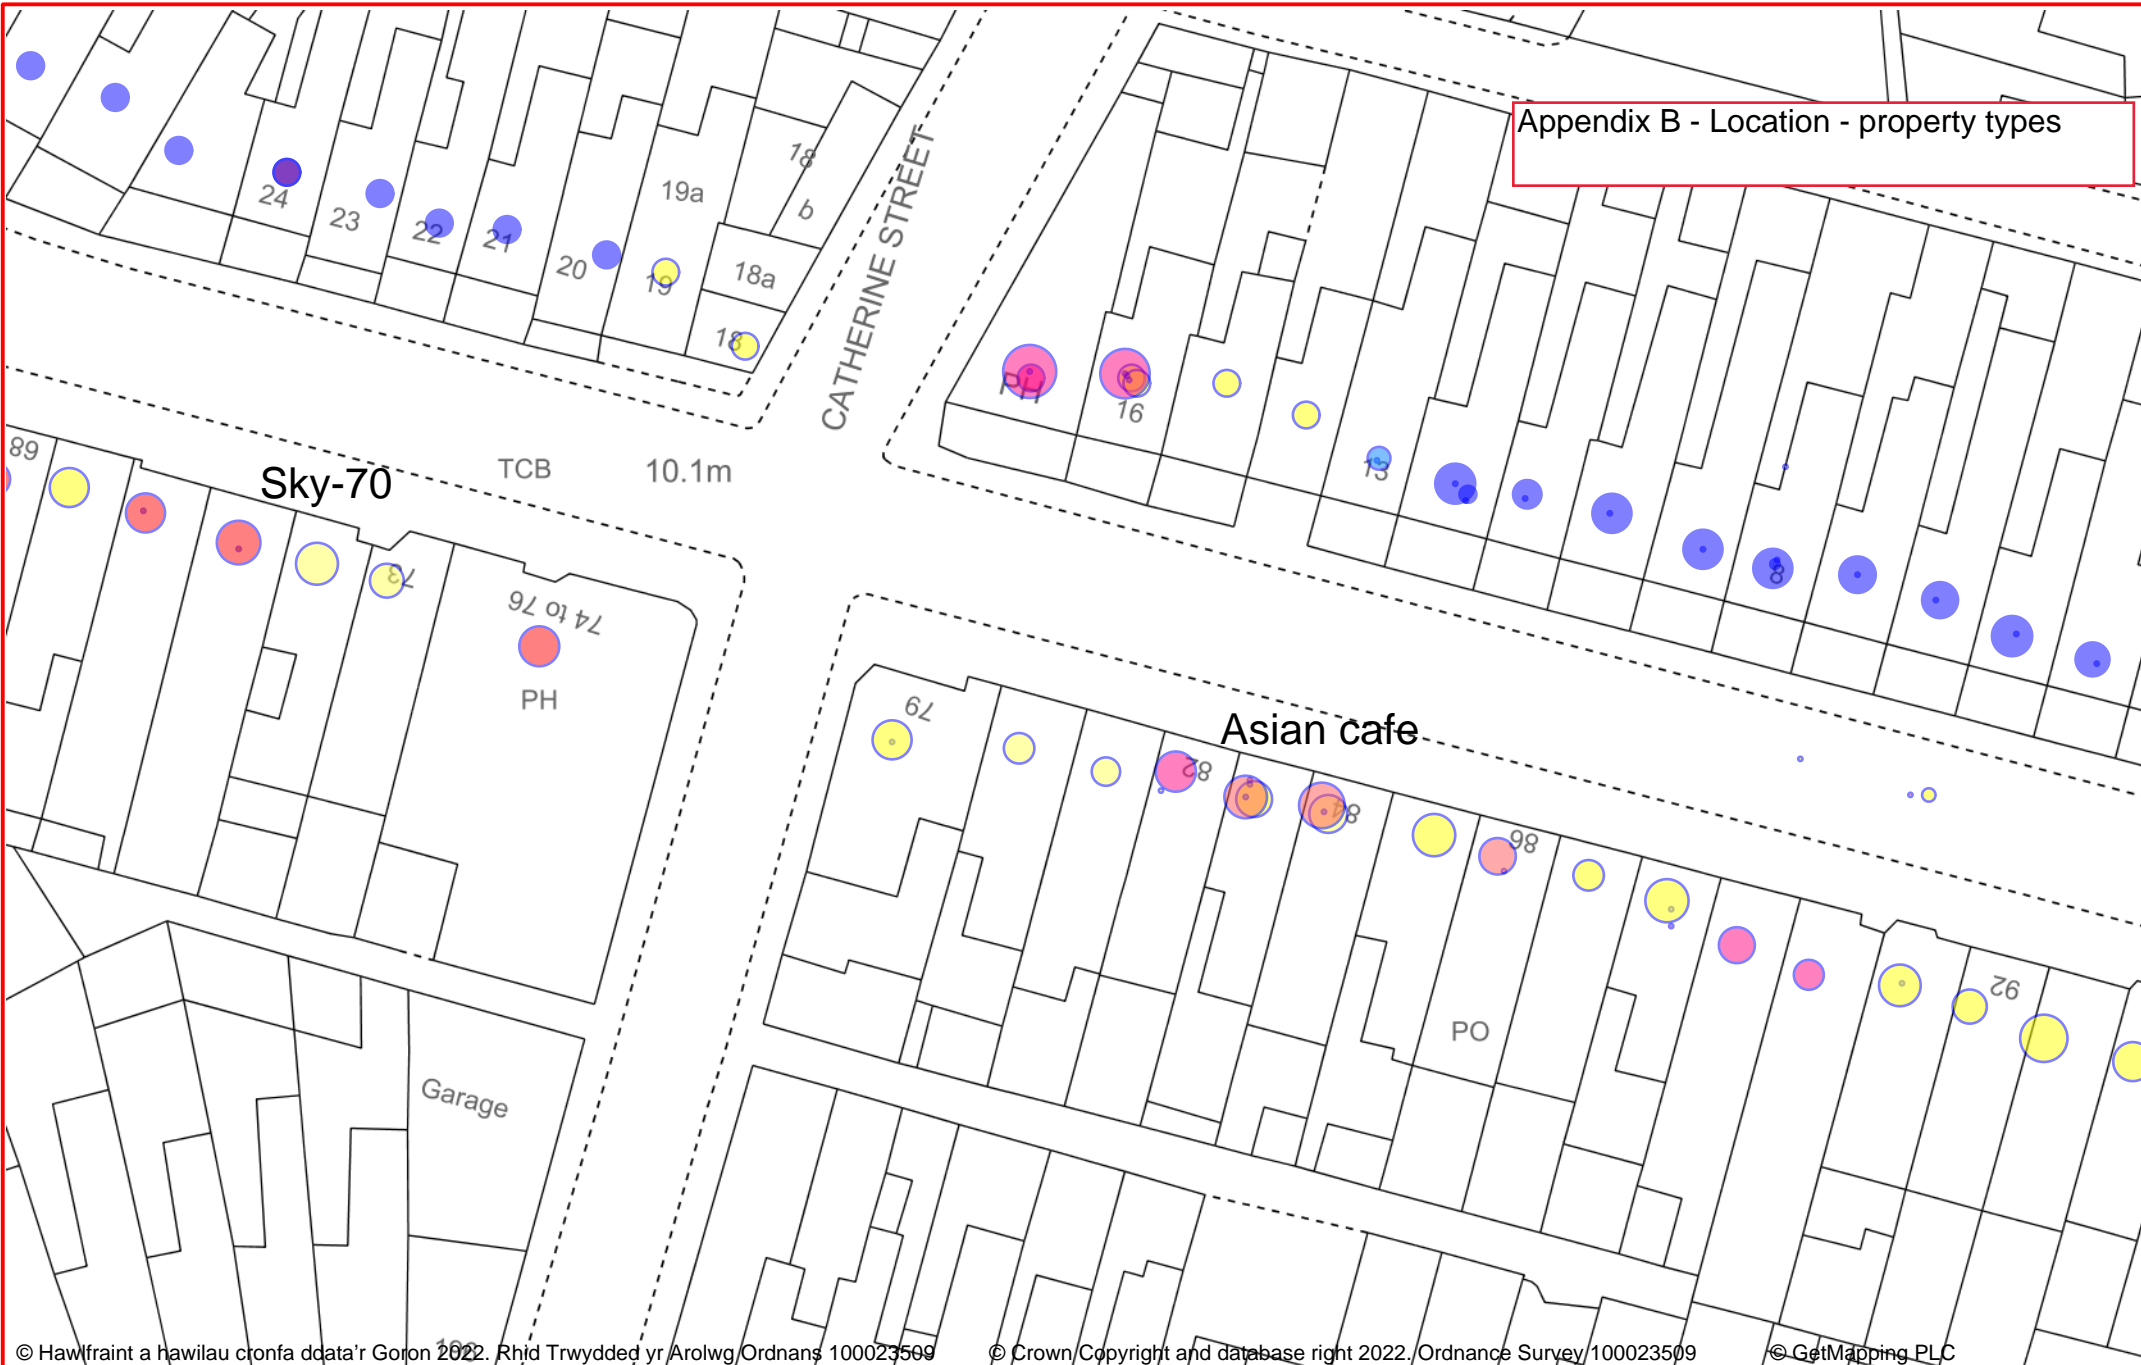

Appendix B - Location - property types

© Hawlfraint a hawilau cronfa ddata'r Goron 2022. Rhid Trwydded yr Arolwg Ordnans 100023509

© Crown Copyright and database right 2022. Ordnance Survey/100023509

© GetMapping PLC

This plan is for illustrative purposes only and should not be used as a legal document.

Brynmor Road Applications 70 & 82

Blue - Residential
 Yellow - Commercial
 Red - Commercial with alcohol

Scale: 1:500